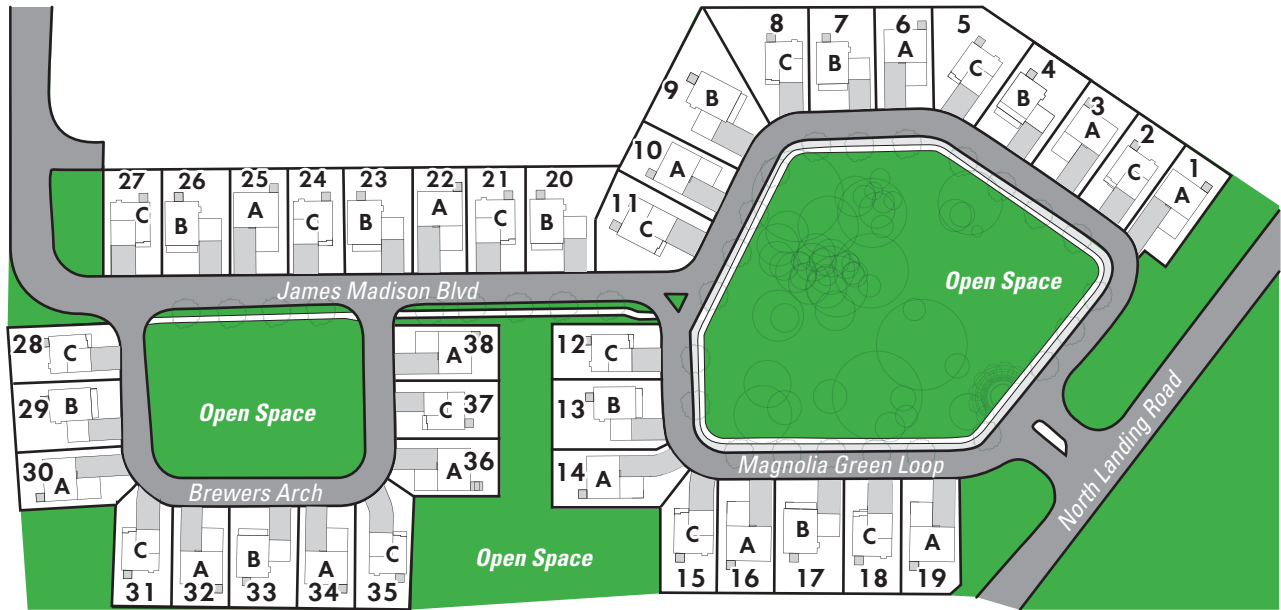

# COURTHOUSE GREEN

## Site Plan

**A: Avery B: Brennan C: Caldwell**

Updated 9-30-14

Above deemed to be accurate but not warranted. Minor room size variations and reversed floorplans are subject of field conditions. Prices and specifications are based on the latest possible information available at time of publication approval. Builder reserves the right to make changes at any time without notice in specifications, prices, material, colors, equipment, and models.